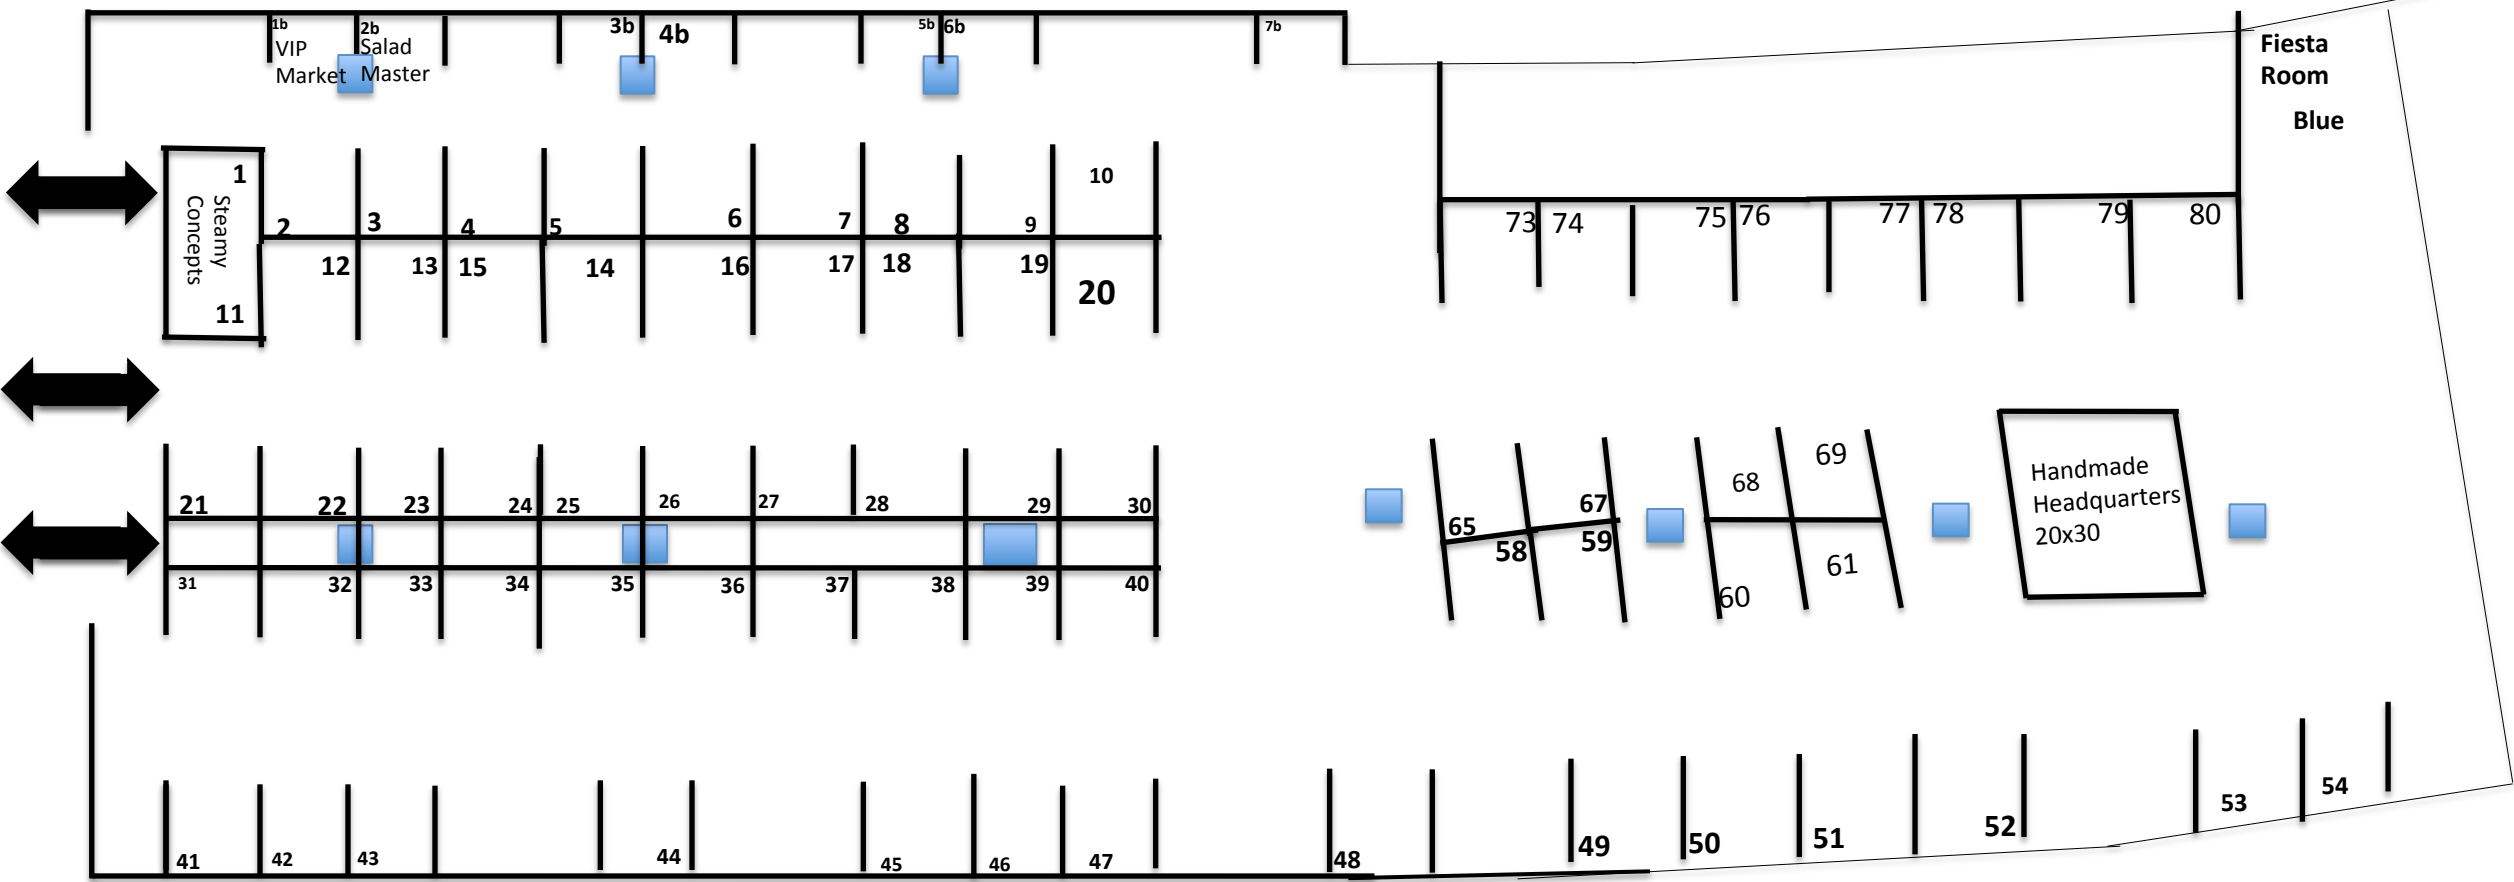

Call To Reserve Your Booth Today

602 – 485 - 1691

Free Parking for vendors, and a vendor lounge

Corner Booth Cost
 6x10 Corner = \$1239
 6x12 Corner = \$1487
 8x10 Corner = \$1636
 8x12 Corner = \$1982
 10x10 Corner = \$2031
 10x12 Corner = \$2427
 Plus 3.4% tax

Multiple Booth Discount
 2-5 Booths = 10%
 6 or More = 15%

Misc. #'s & Pricing:
 1242 8x15 corner \$2454
 2330 8x15 corner \$2454

Call to Reserve your booth today!
 602 485-1691

Full payment is required to secure a booth space.

Refer to Exhibitor Resource Guide for move in and out instructions.
 Drive down move out on Sunday starting at 6pm. No Monday move out.

Home and Garden Vendors-Yellow

Booths located at the entrance of the Show in the ballroom and the connecting Digital Media Room. All booths are located on carpet. No canopies allowed.

Inline Booth Cost

10x10 inline = \$1364
Plus 3.4% tax

Corner Booth Cost

6x10 Corner = \$1239(1b-7b)
10x10 Corner = \$2031
Plus 3.4% tax

Multiple Booth Discount

2-5 Booths = 10%
6 or More = 15%

Call to Reserve your booth today!
602 485-1691