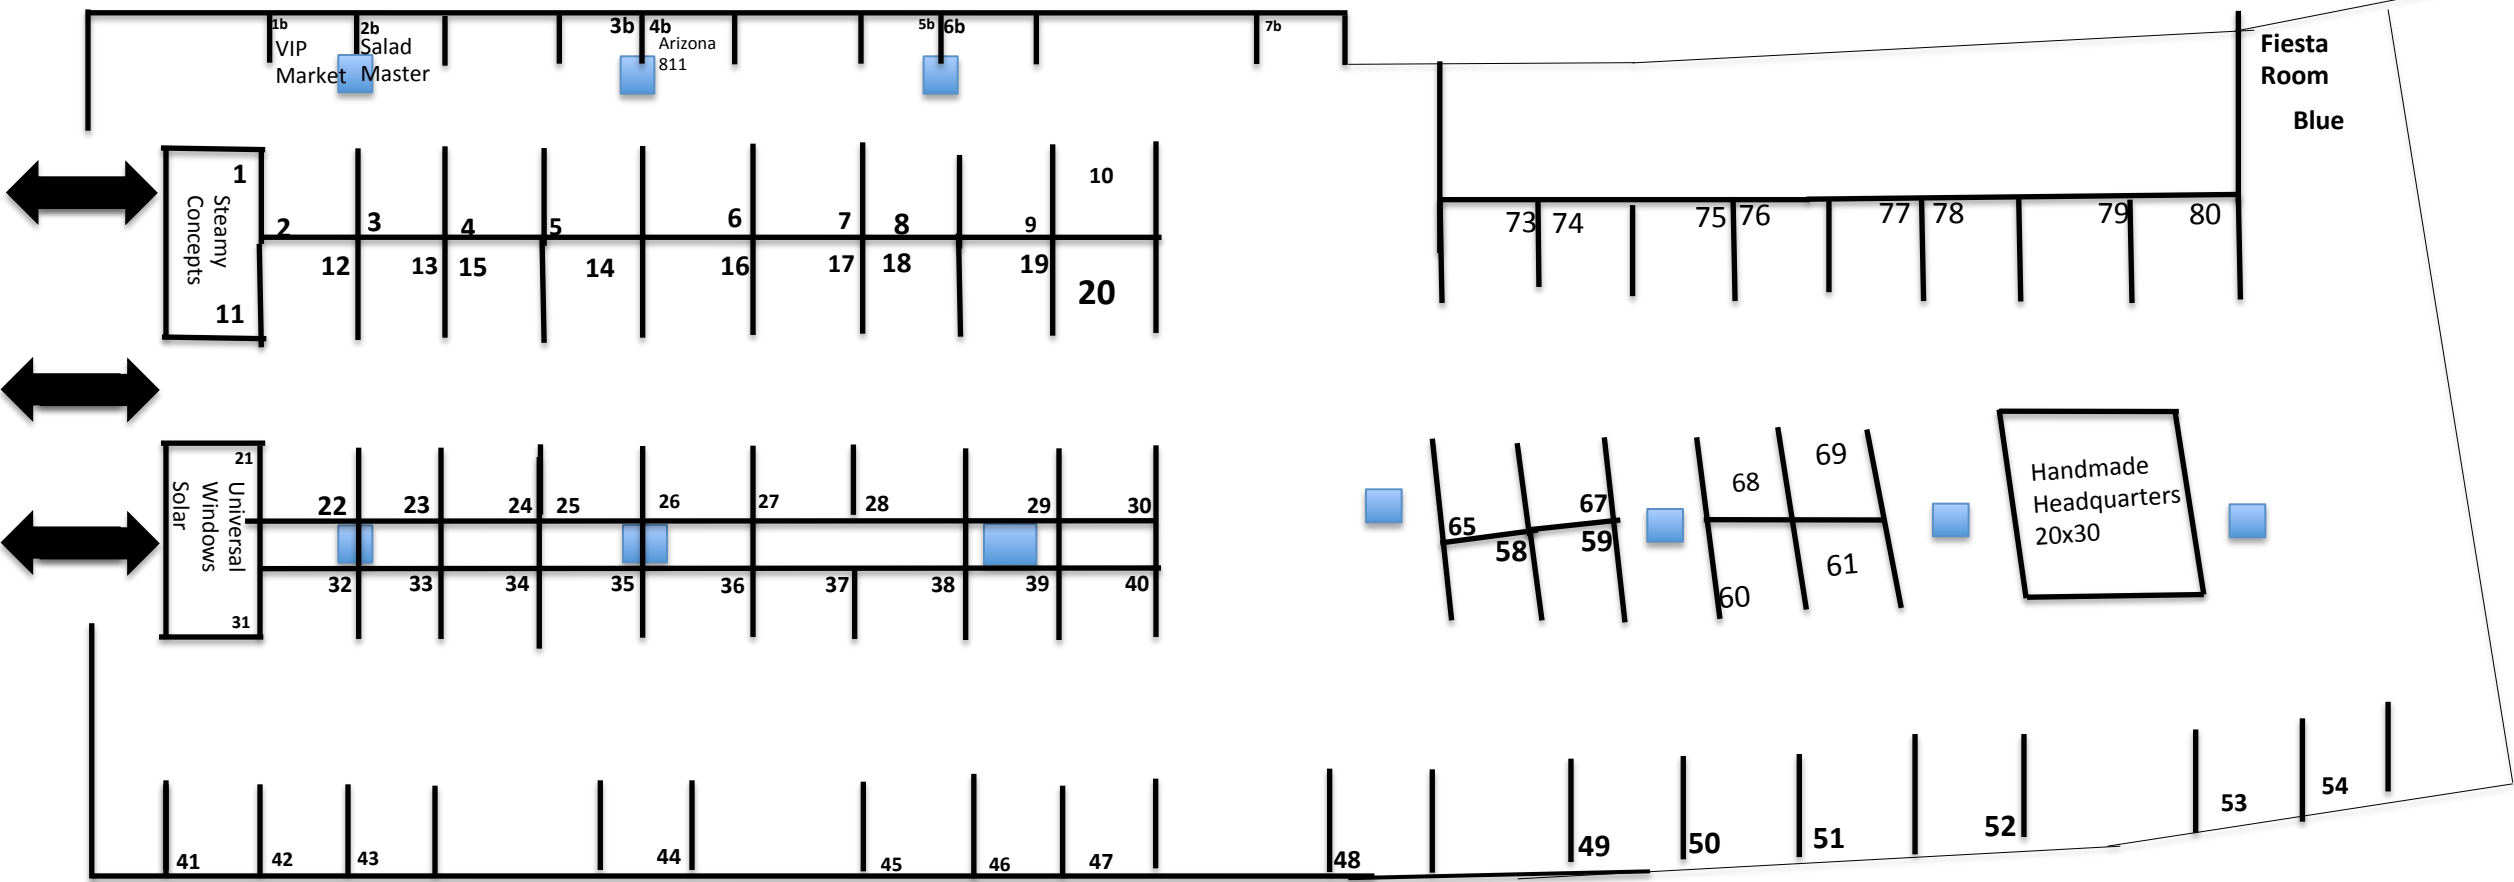

Call To Reserve Your Booth Today

602 – 485 - 1691

Free Parking for vendors, and a vendor lounge

Corner Booth Cost
 6x10 Corner = \$1239
 6x12 Corner = \$1487
 8x10 Corner = \$1636
 8x12 Corner = \$1982
 10x10 Corner = \$2031
 10x12 Corner = \$2427
 Plus 3.4% tax

Multiple Booth Discount
 2-5 Booths = 10%
 6 or More = 15%

Misc. #'s & Pricing:
 1242 8x15 corner \$2454
 2330 8x15 corner \$2454

Call to Reserve your booth today!
 602 485-1691

Full payment is required to secure a booth space.

Refer to Exhibitor Resource Guide for move in and out instructions.
 Drive down move out on Sunday starting at 6pm. No Monday move out.

Home and Garden Vendors-Yellow

Booths located at the entrance of the Show in the ballroom and the connecting Digital Media Room. All booths are located on carpet. No canopies allowed.

Inline Booth Cost

10x10 inline = \$1364
Plus 3.4% tax

Corner Booth Cost

6x10 Corner = \$1239(1b-7b)
10x10 Corner = \$2031
Plus 3.4% tax

Multiple Booth Discount

2-5 Booths = 10%
6 or More = 15%

Call to Reserve your booth today!
602 485-1691