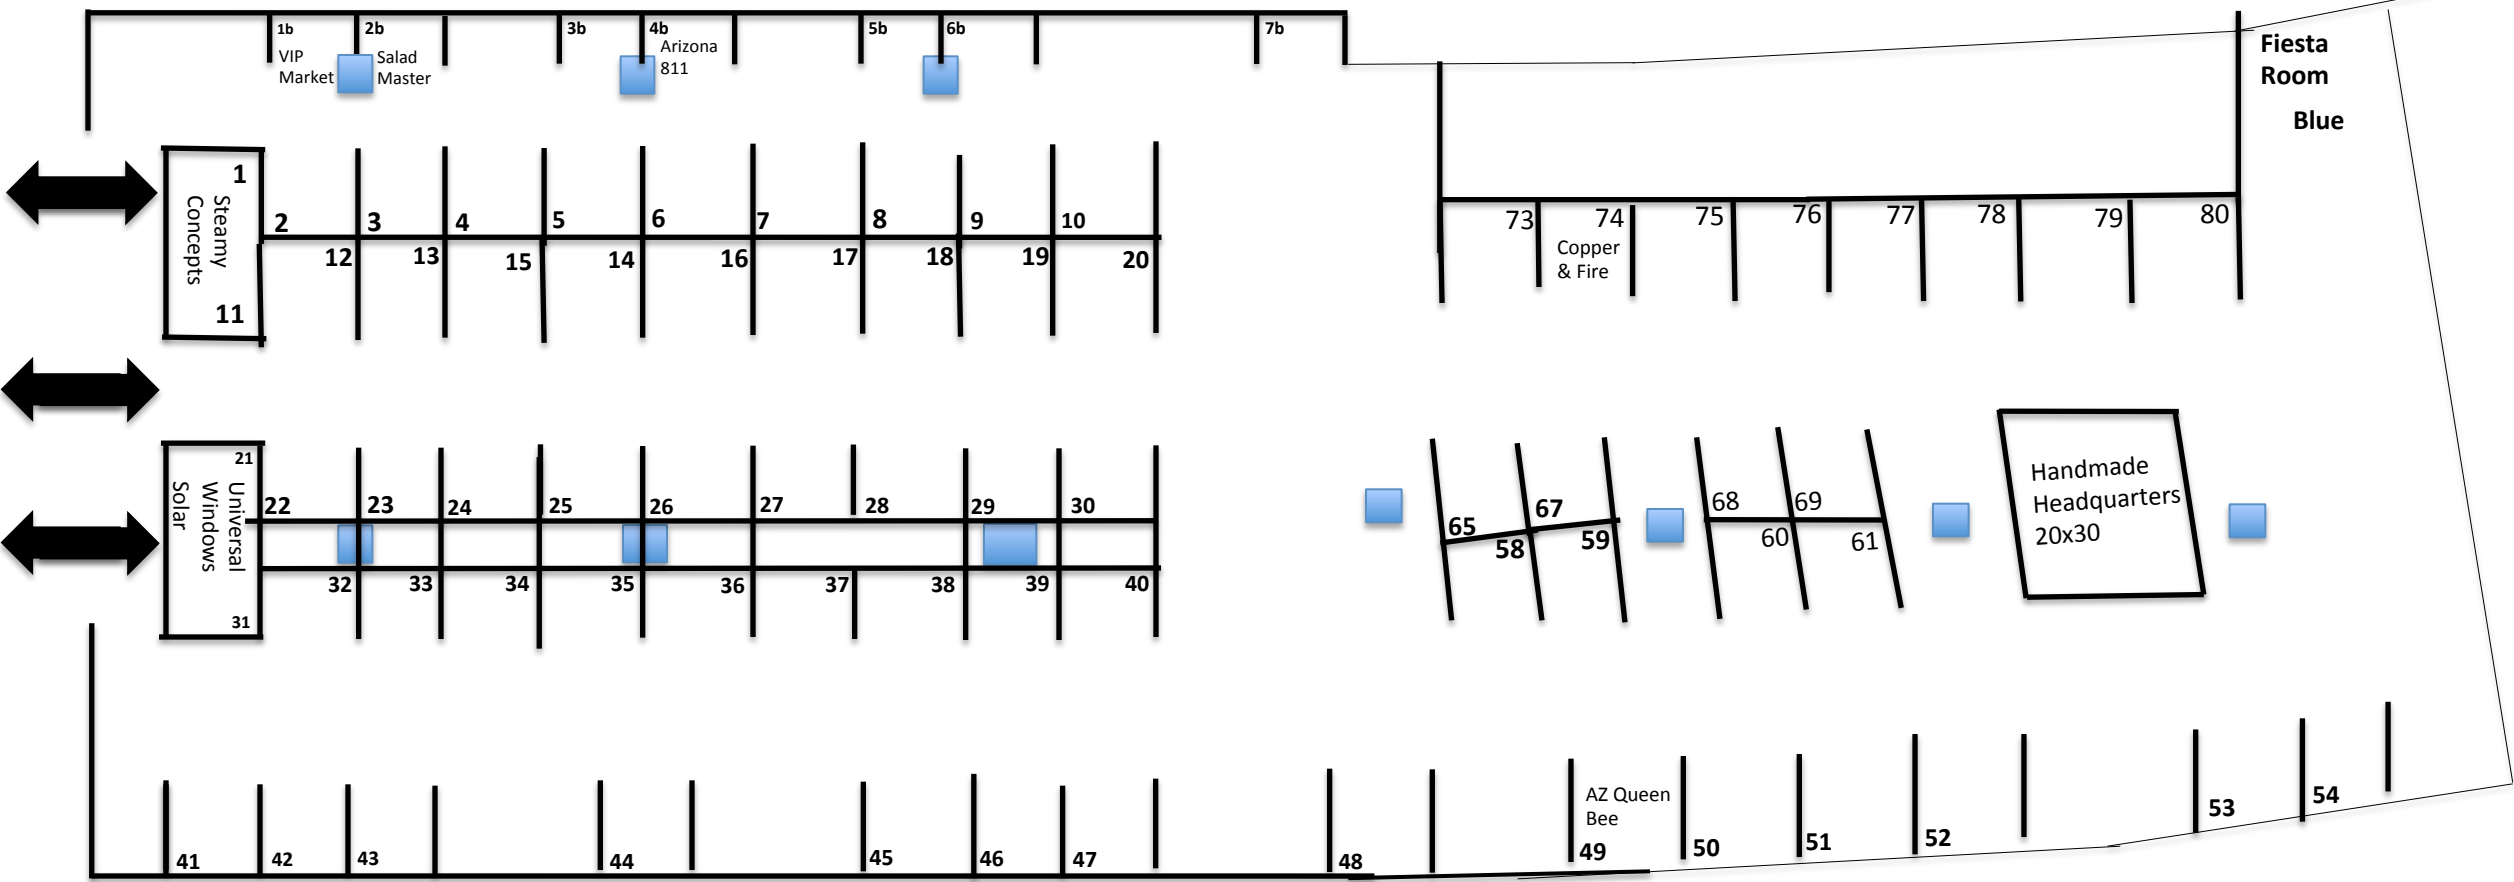

Home and Garden Vendors-Yellow

Booths located at the entrance of the Show in the ballroom and the connecting Digital Media Room. All booths are located on carpet. No canopies allowed.

Inline Booth Cost

10x10 inline = $1364
Plus 3.4% tax

Corner Booth Cost

6x10 Corner = $1239(1b-7b)
10x10 Corner = $2031
Plus 3.4% tax

Multiple Booth Discount

2-5 Booths = 10%
6 or More = 15%

Call to Reserve your booth today!
602 485-1691

-Support Pillars

Wednesday and Thursday –handcart only
Zone 1 move out-5pm-midnight
No drive in to ballroom
AZSTA(Booths 1-47)-Yellow move in
Fiesta(Booths 48-86)- Blue move in